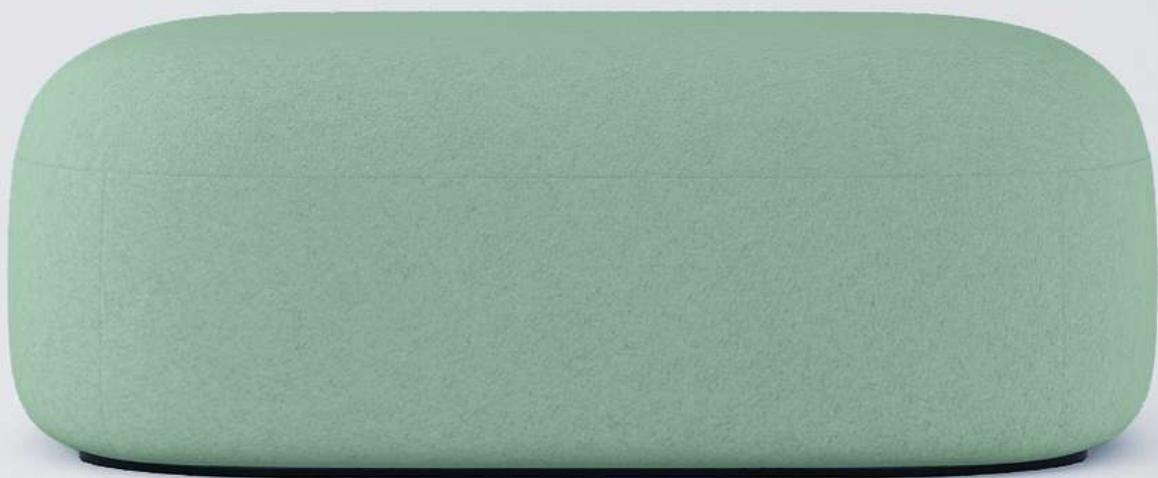

Peseta

Its soft and fluid lines are the foundation of Peseta. This modular sofa is composed of highly flexible elements that seamlessly combine with each other offering endless configurations. Whether a simple sofa or a combination of elements, they fit perfectly into any desired environment.

FINISHES:

White

Black

Chrome