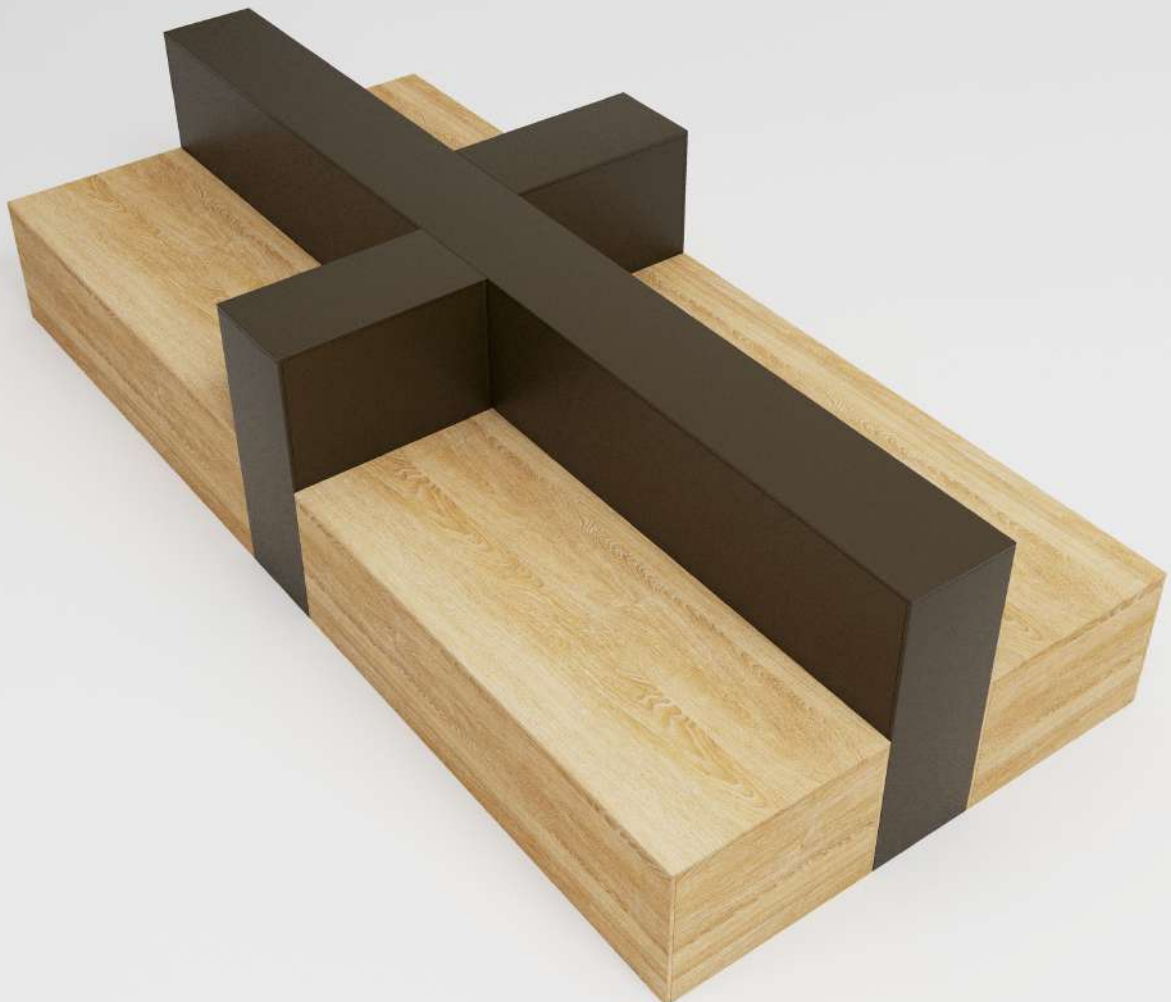

Oasis

Oasis is a flexible and modular stadium style seating solution. It provides flexible and modular suitable for learning and collaborative working environments, or alternatively combine tiered seating with scatter cushions to create a stage for socializing and relaxation in the office.

MODELS:

BC 601-1A	BC 601-1B	BC 601-1C	BC 601-1D	BC 601-1E	BC 601-1F
Series 1A	Series 1B	Series 1C	Series 1D	Series 1E	Series 1F
W 48"	W 60"	W 72"	W 48"	W 60"	W 72"
D 24"	D 24"	D 24"	D 12"	D 12"	D 12"
H 16"	H 16"	H 16"	H 36"	H 36"	H 36"
BC 601-1G	BC 601-1H	BC 601-1J			
Series 1G	Series 1H	Series 1J			
W 24"	W 36"	W 60"			
D 12"	D 12"	D 12"			
H 36"	H 36"	H 36"			

FINISHES:

White

Black

Chrome